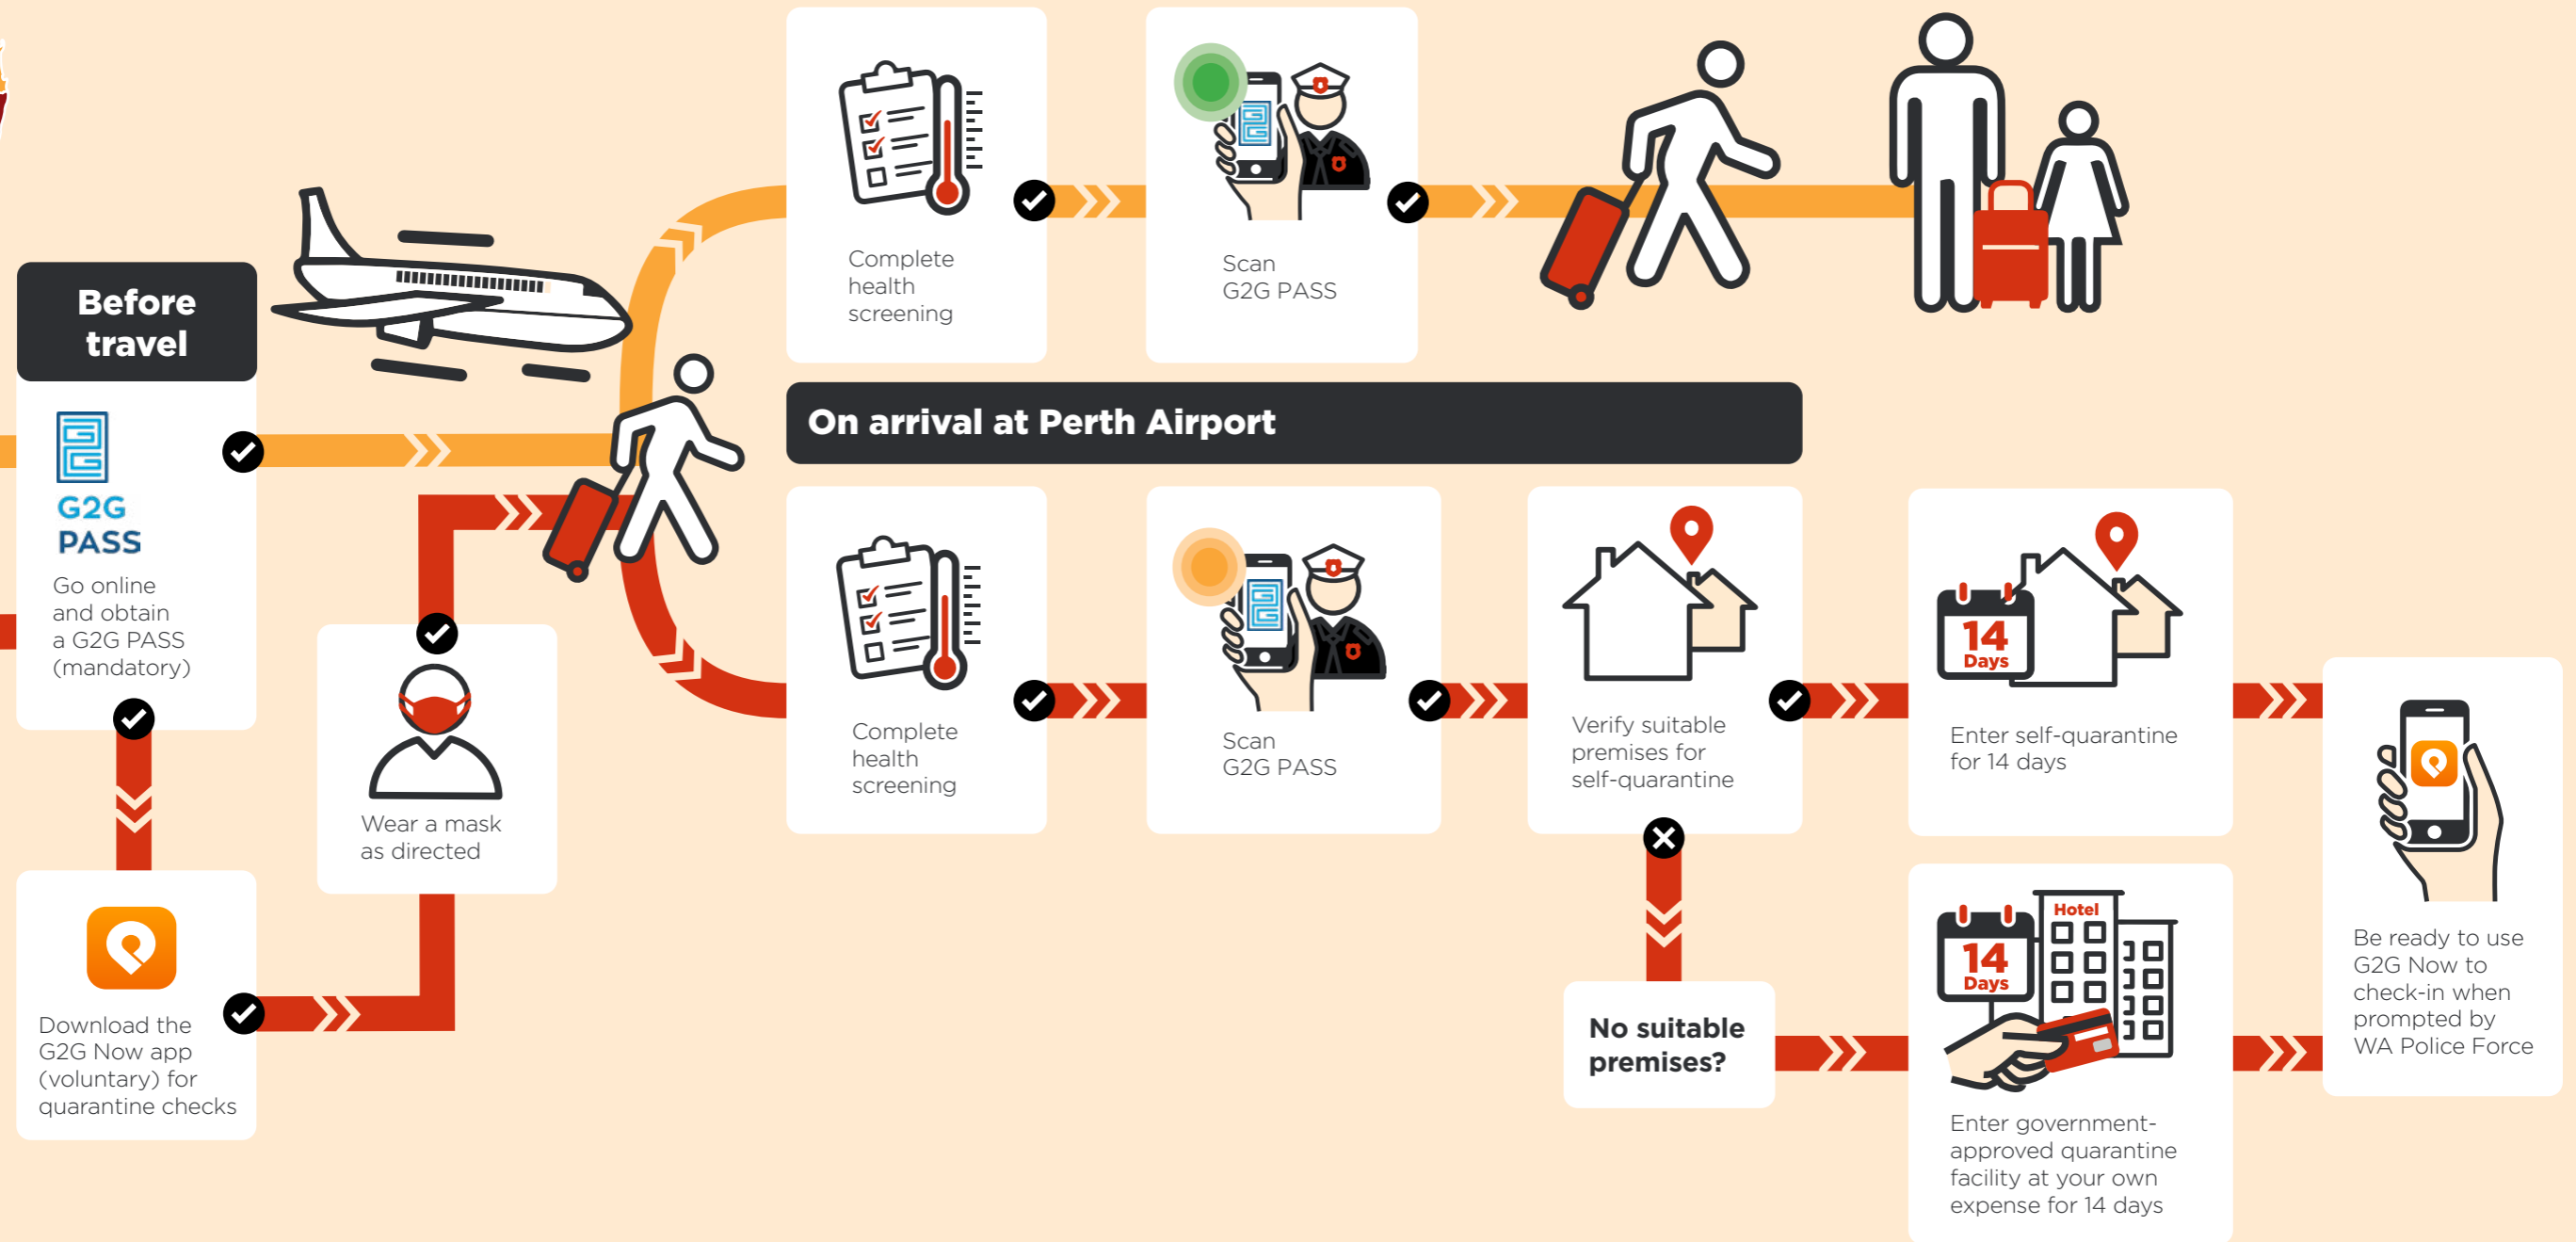

COVID-19 Travel advice

Interstate arrivals to Western Australia

⚠ Breaching conditions of entry or providing false and or misleading information can result in fines of up to \$50,000 or imprisonment.

Western Australia's COVID-safe principles

WA.gov.au

We're all in this together.