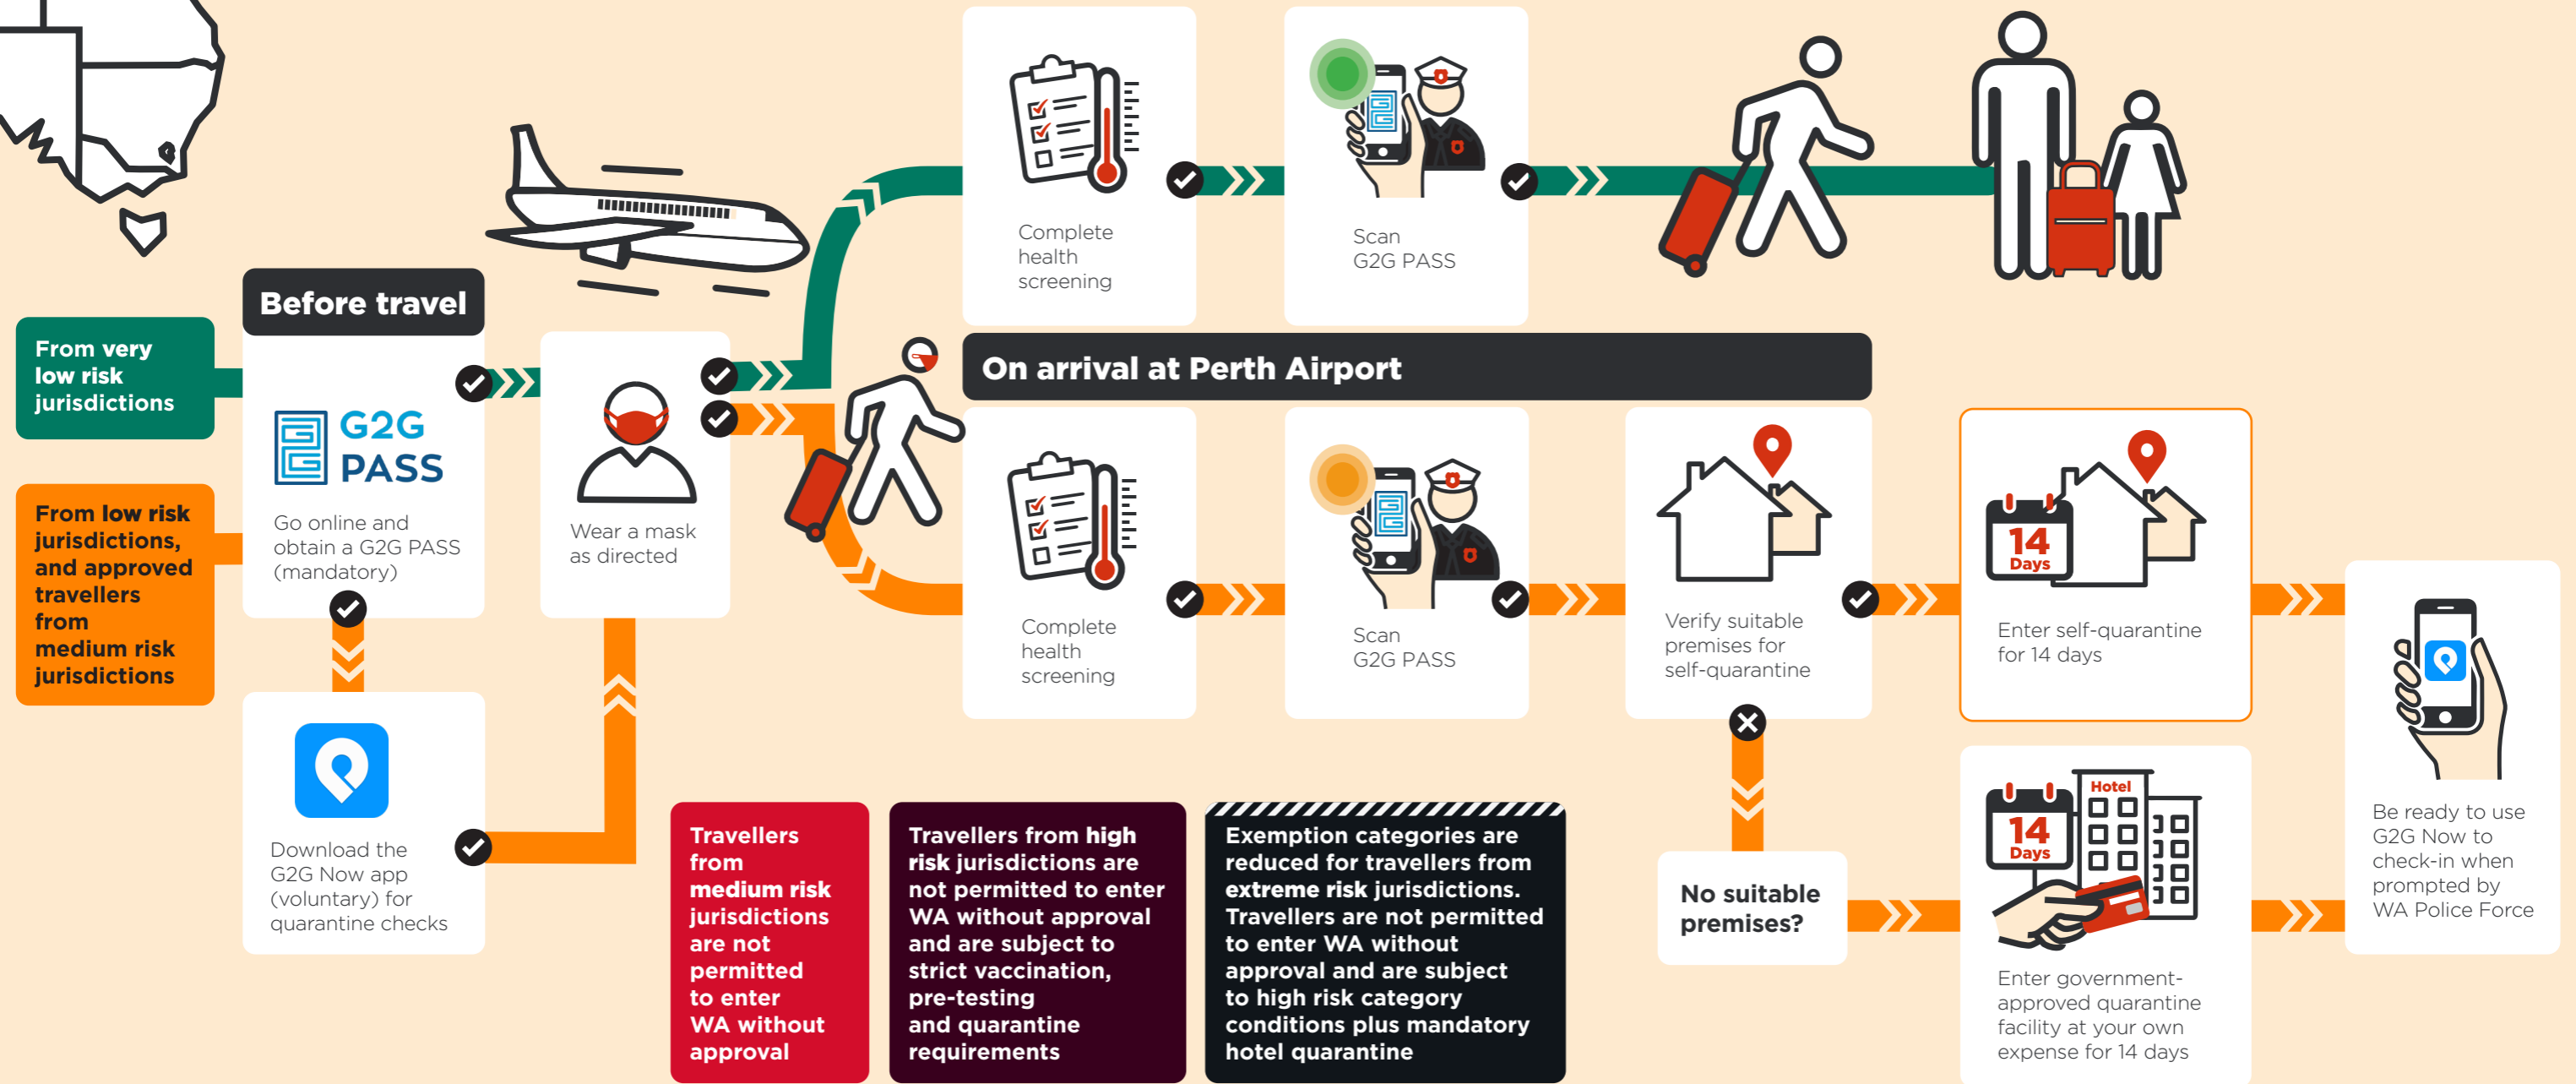

COVID-19 Travel advice

Arrivals to Western Australia

⚠ Breaching conditions of entry or providing false and or misleading information can result in fines of up to \$50,000 or imprisonment.

Western Australia's COVID-safe principles

Practise physical distancing where possible

Wash hands regularly

Stay home if unwell

Get tested if symptomatic

Download the SafeWA app

We're all in this together.

WA.gov.au

Current as of 12/08/21